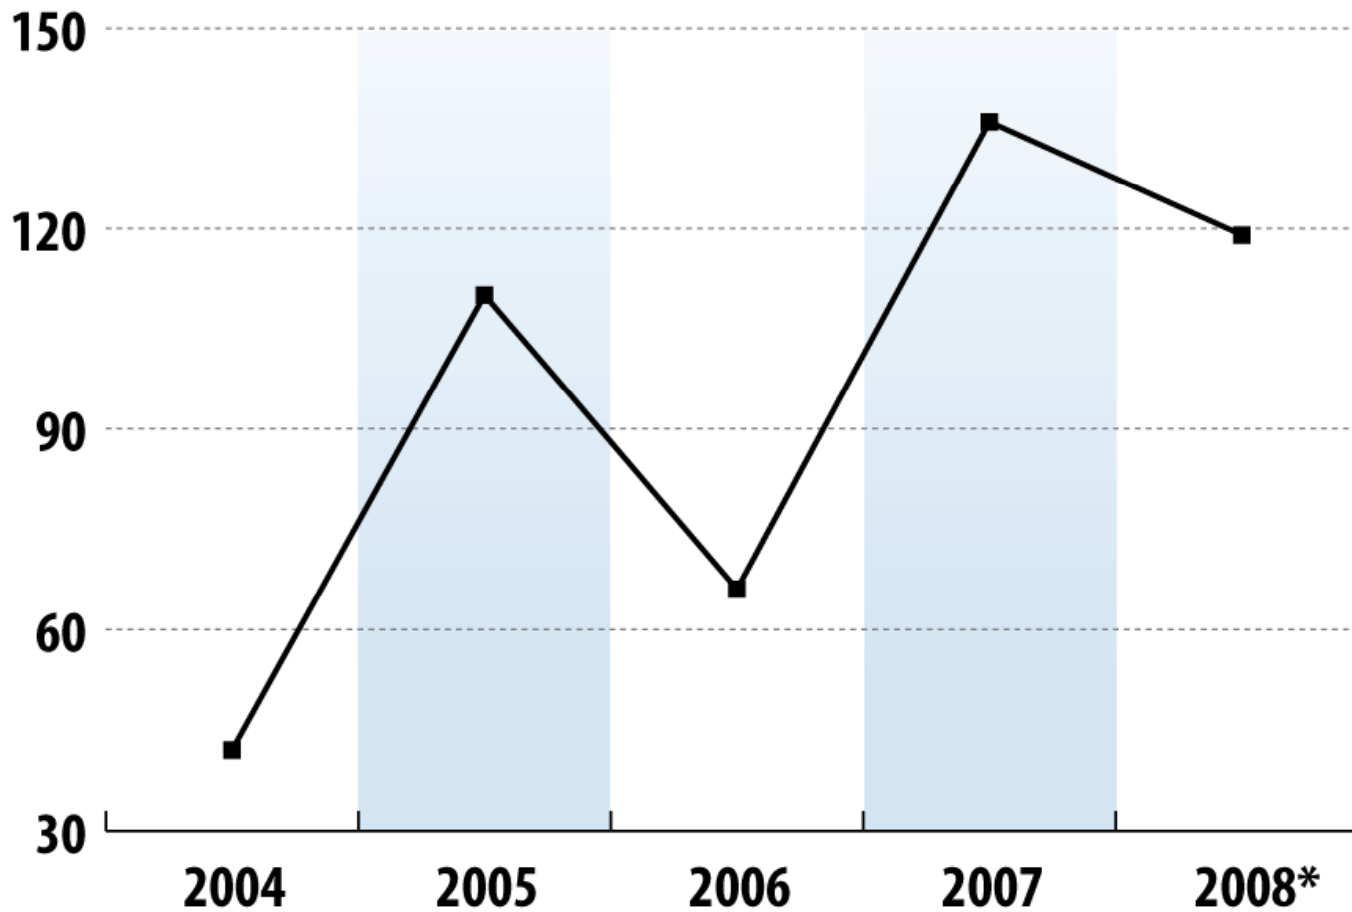

ARIN XXII LOS ANGELES

IPv6 Requests Received

*through August 31