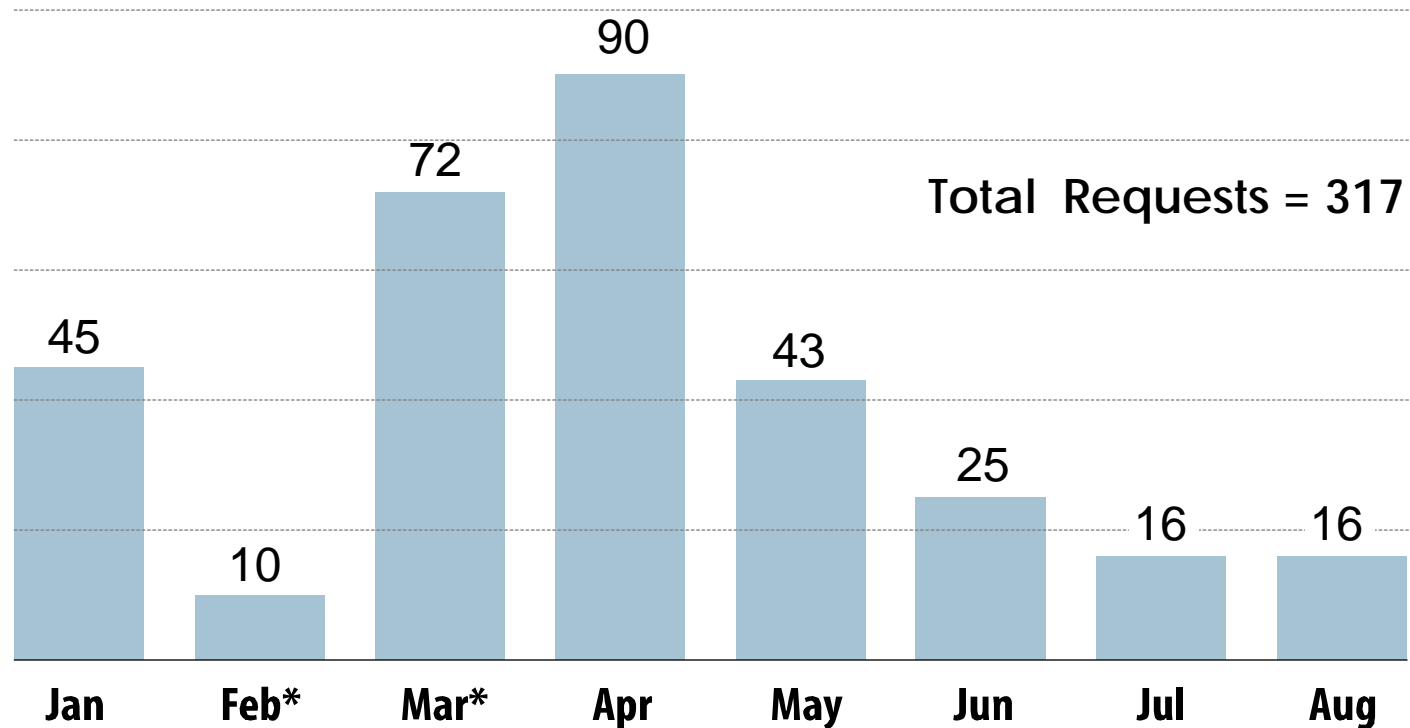

Legacy Resources...

ARIN XXII LOS ANGELES

Organization Templates Processed

Sept 1 2007 thru Aug 31 2008

Total templates processed = 3,223

ARIN XXII LOS ANGELES

Network Modification Templates Processed

Sept 1 2007 thru Aug 31 2008

Total templates processed = 4,002

ARIN XXII LOS ANGELES

Legacy RSA Requests

Total number of 2008 requests for Legacy RSAs, per month

* 4,400 letters sent to Class A & B registrants

*www.arin.net/statistics/legacy.html