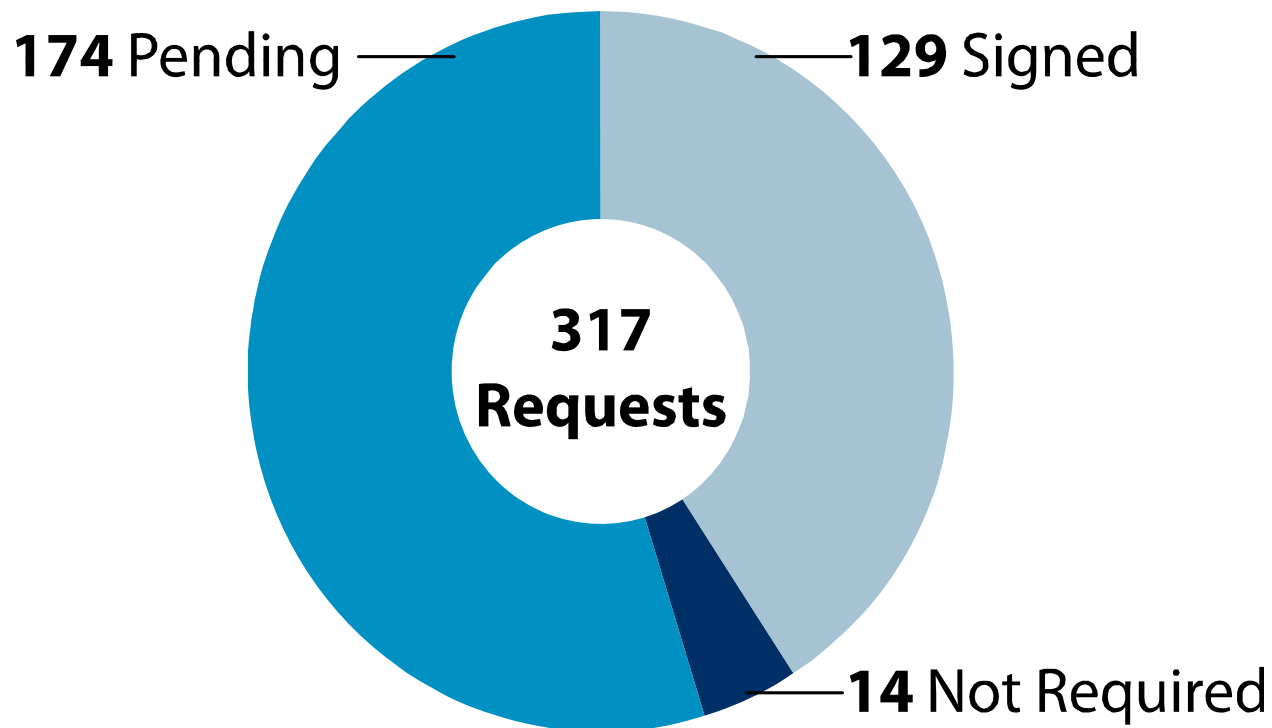

ARIN XXII LOS ANGELES

Legacy RSA Status

Legacy RSA requests as of August 31, 2008

*www.arin.net/statistics/legacy.html