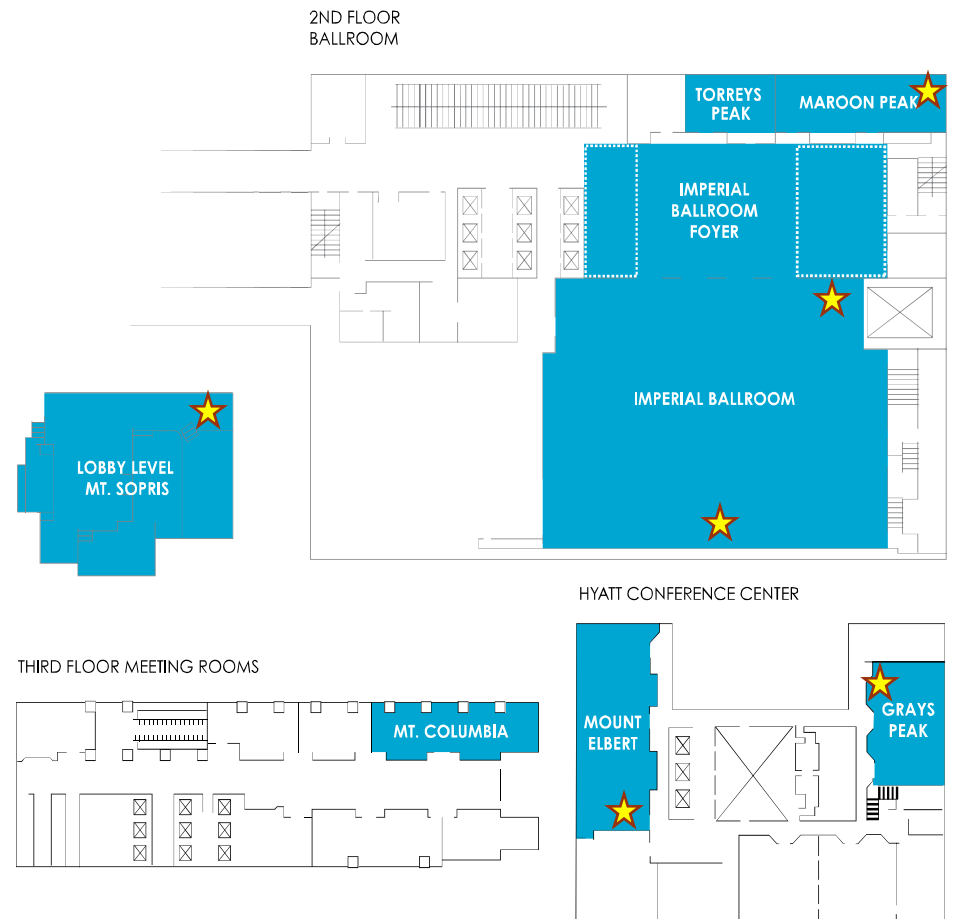

Network Setup

Matt Ryanczak
Network Operations Manager

ARIN XXI Meeting Network

- Sponsor: Wild Blue Internet
- 3 Network segments
- Dual Stack
- IPv6 Only
- Windows XP IPv6

Primary Meeting Network

- SSID ARINXXI
- Dual Stack IPv4 / IPv6
- IPv4 provided by sponsor
- IPv6 direct allocation 2001:500:30/48
- IPv6 tunneled using Linux (meeting side) and Cisco Router
- ARIN IPv6 transit provided by OCCAID

Wireless Network

- 7 Access Points ★
- Multi-SSID
- Multi-VLAN
- Thanks to Tony Kapela

Questions?