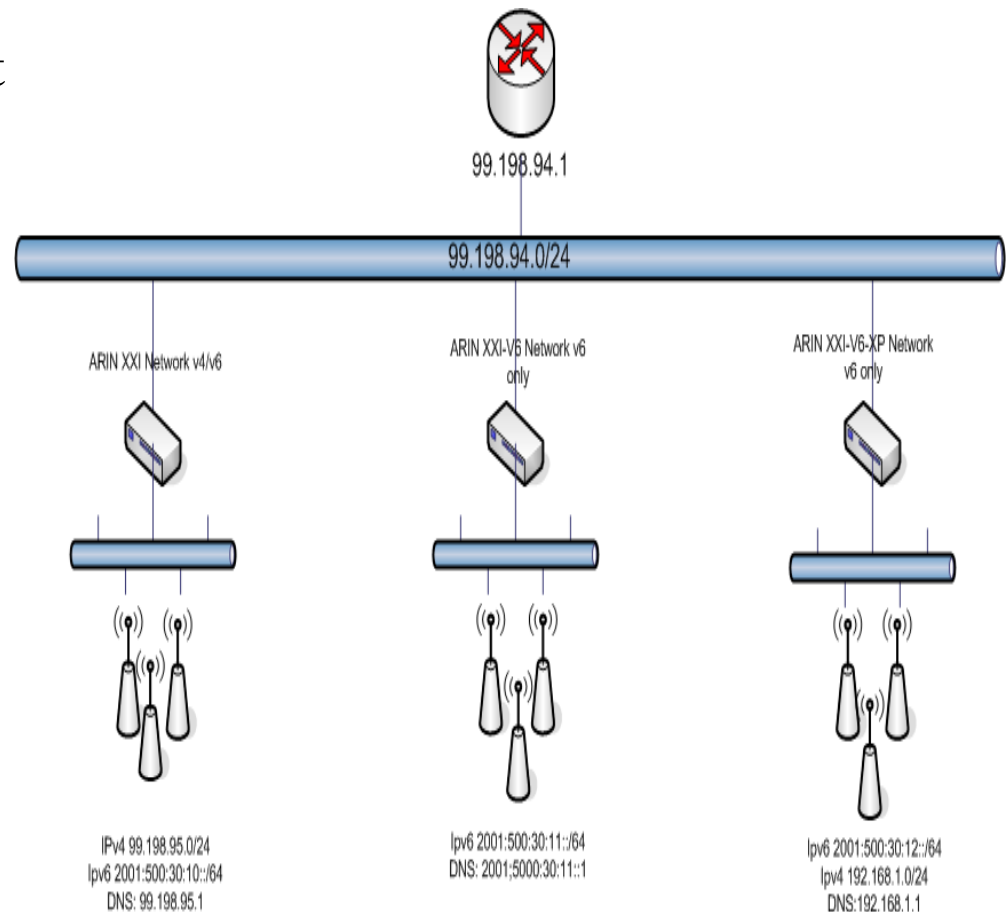

Network Setup

Matt Ryanczak
Network Operations Manager

ARIN XXI Meeting Network

- Sponsor: Wild Blue Internet
- 3 Network segments
- Dual Stack
- IPv6 Only
- Windows XP IPv6

Primary Meeting Network

- SSID ARINXXI
- Dual Stack IPv4 / IPv6
- IPv4 provided by sponsor
- IPv6 direct allocation 2001:500:30/48
- IPv6 tunneled using Linux (meeting side) and Cisco Router
- ARIN IPv6 transit provided by OCCAID