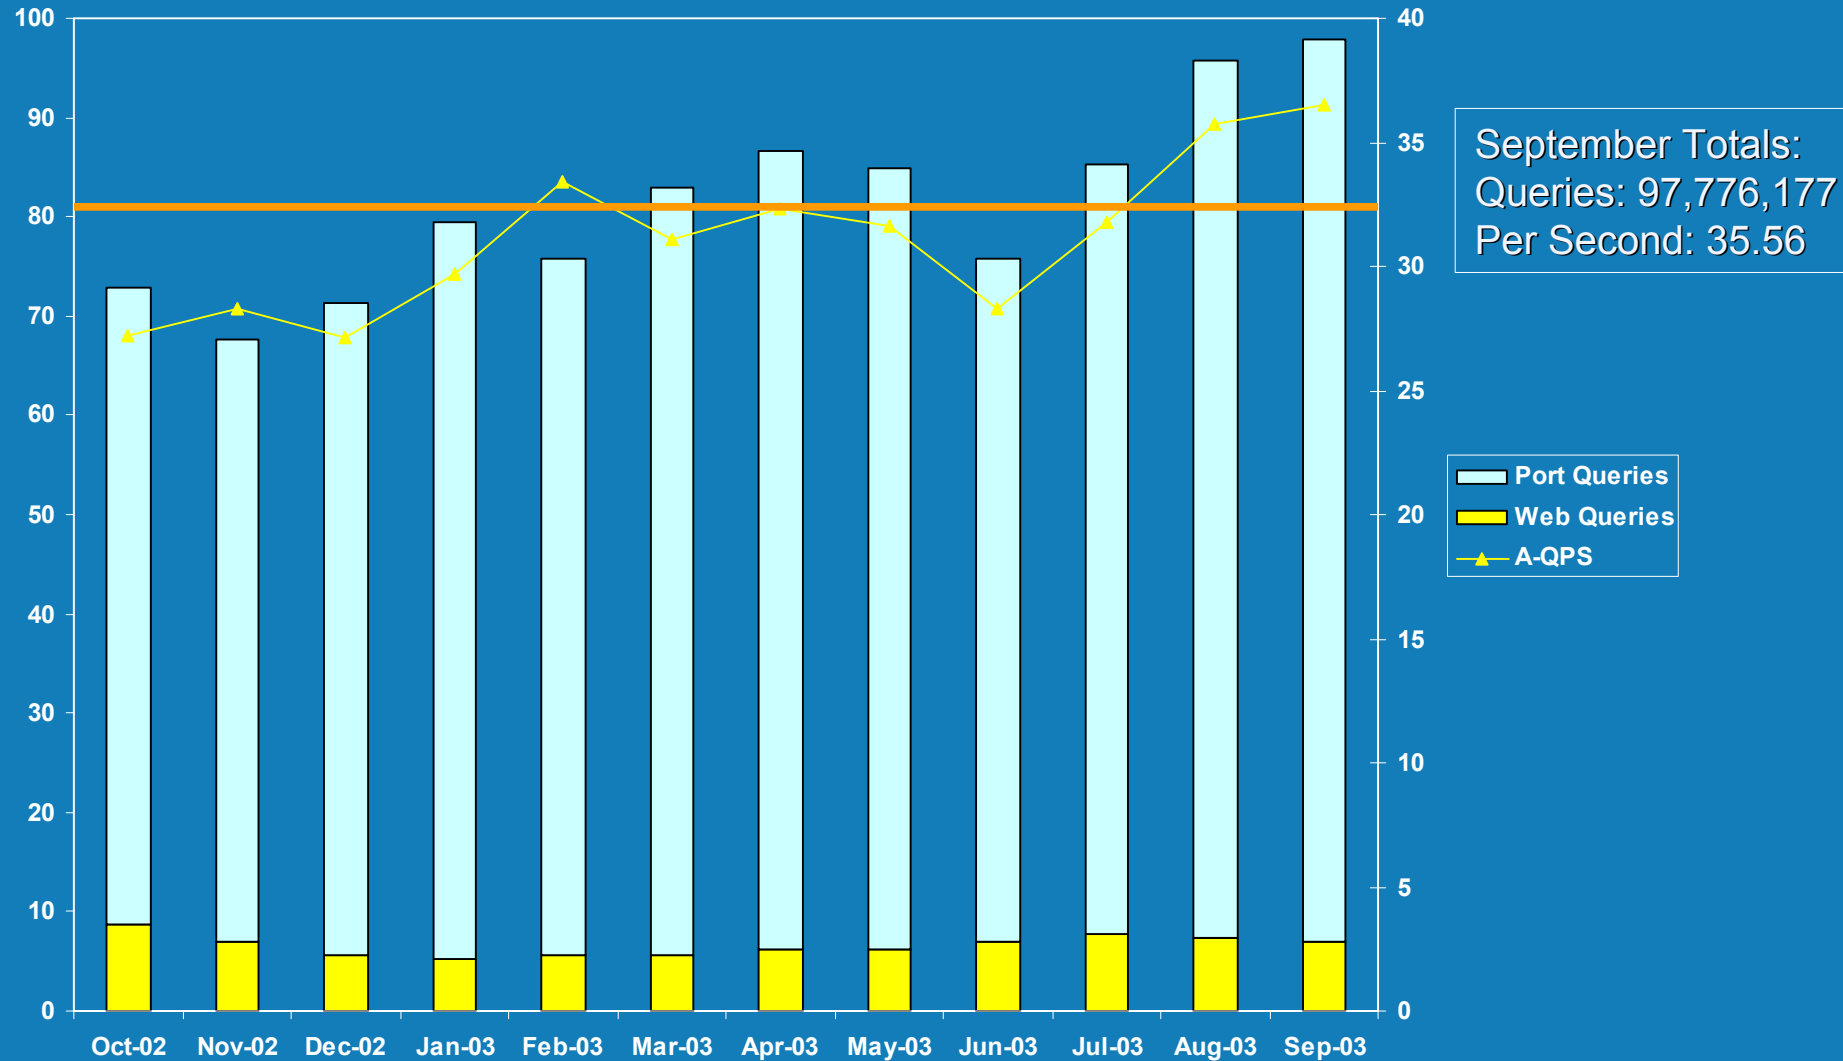

Systems Engineer:

Michael O'Neill

WHOIS Statistics

WHOIS Queries Per Second

What's In WHOIS

What's In WHOIS

New Features Statistics

	October 2002	March 2003	October 2003
Total Orgs	335,659	346,444	317,033
Orgs w/ POCs	6,346 (1.9%)	18,708 (5.4%)	248,935 (78.5%)
Total Nets	819,984	870,699	921,409
Simple Reassignments	389,047 (47.4%)	449,658 (51.6%)	576,170 (62.5%)