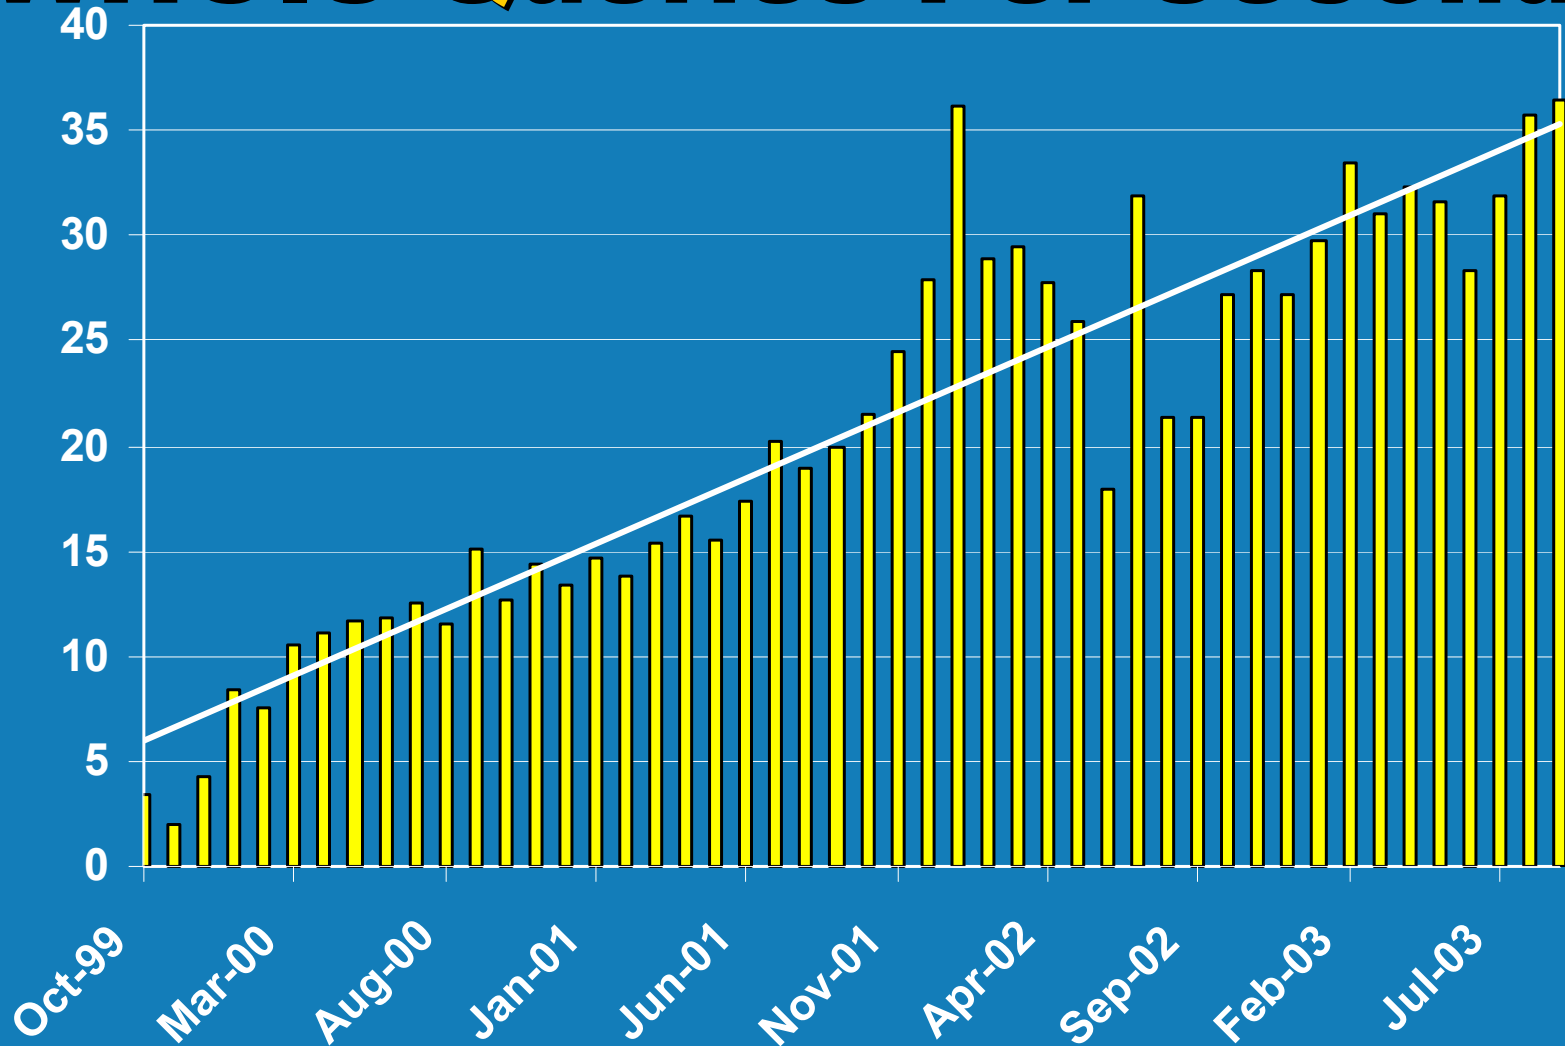

Systems Engineer:

Michael O'Neill

WHOIS Statistics

WHOIS Queries Per Second

What's In WHOIS

What's In WHOIS

New Features Statistics

	October 2002	March 2003	October 2003
Total Orgs	335,659	346,444	317,033
Orgs w/ POCs	6,346 (1.9%)	18,708 (5.4%)	248,935 (78.5%)
Total Nets	819,984	870,699	921,409
Simple Reassignments	389,047 (47.4%)	449,658 (51.6%)	576,170 (62.5%)