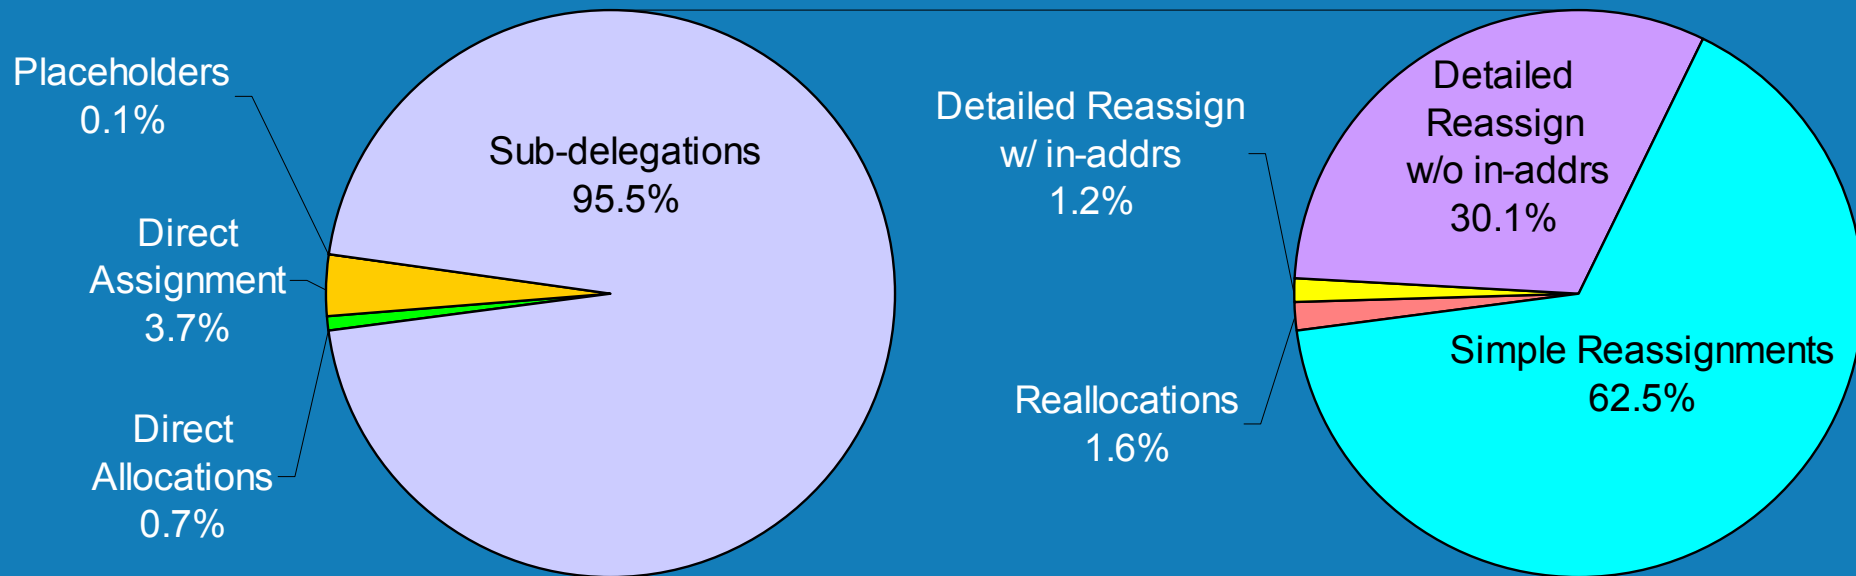

Systems Engineer:

Michael O'Neill

WHOIS Statistics

WHOIS Queries Per Second

What's In WHOIS

What's In WHOIS

New Features Statistics

	October 2002	March 2003	October 2003
Total Orgs	335,659	346,444	317,033
Orgs w/ POCs	6,346 (1.9%)	18,708 (5.4%)	248,935 (78.5%)
Total Nets	819,984	870,699	921,409
Simple Reassignments	389,047 (47.4%)	449,658 (51.6%)	576,170 (62.5%)