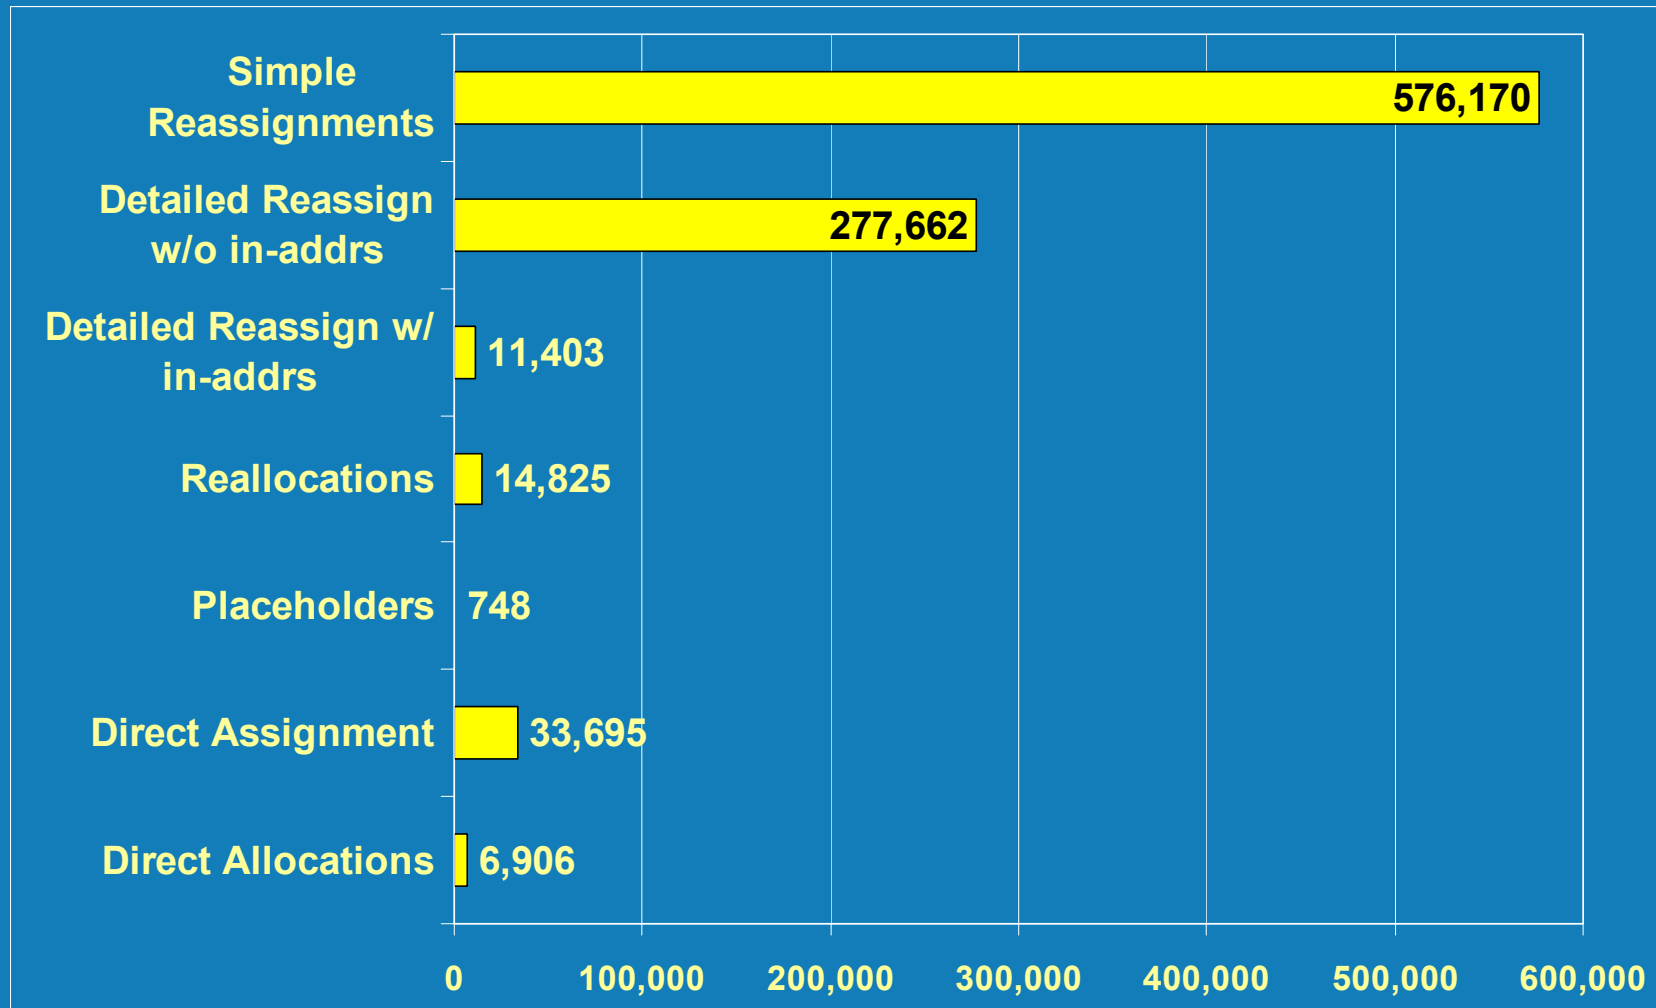

Systems Engineer:

Michael O'Neill

WHOIS Statistics

WHOIS Queries Per Second

What's In WHOIS

What's In WHOIS

New Features Statistics

	October 2002	March 2003	October 2003
Total Orgs	335,659	346,444	317,033
Orgs w/ POCs	6,346 (1.9%)	18,708 (5.4%)	248,935 (78.5%)
Total Nets	819,984	870,699	921,409
Simple Reassignments	389,047 (47.4%)	449,658 (51.6%)	576,170 (62.5%)