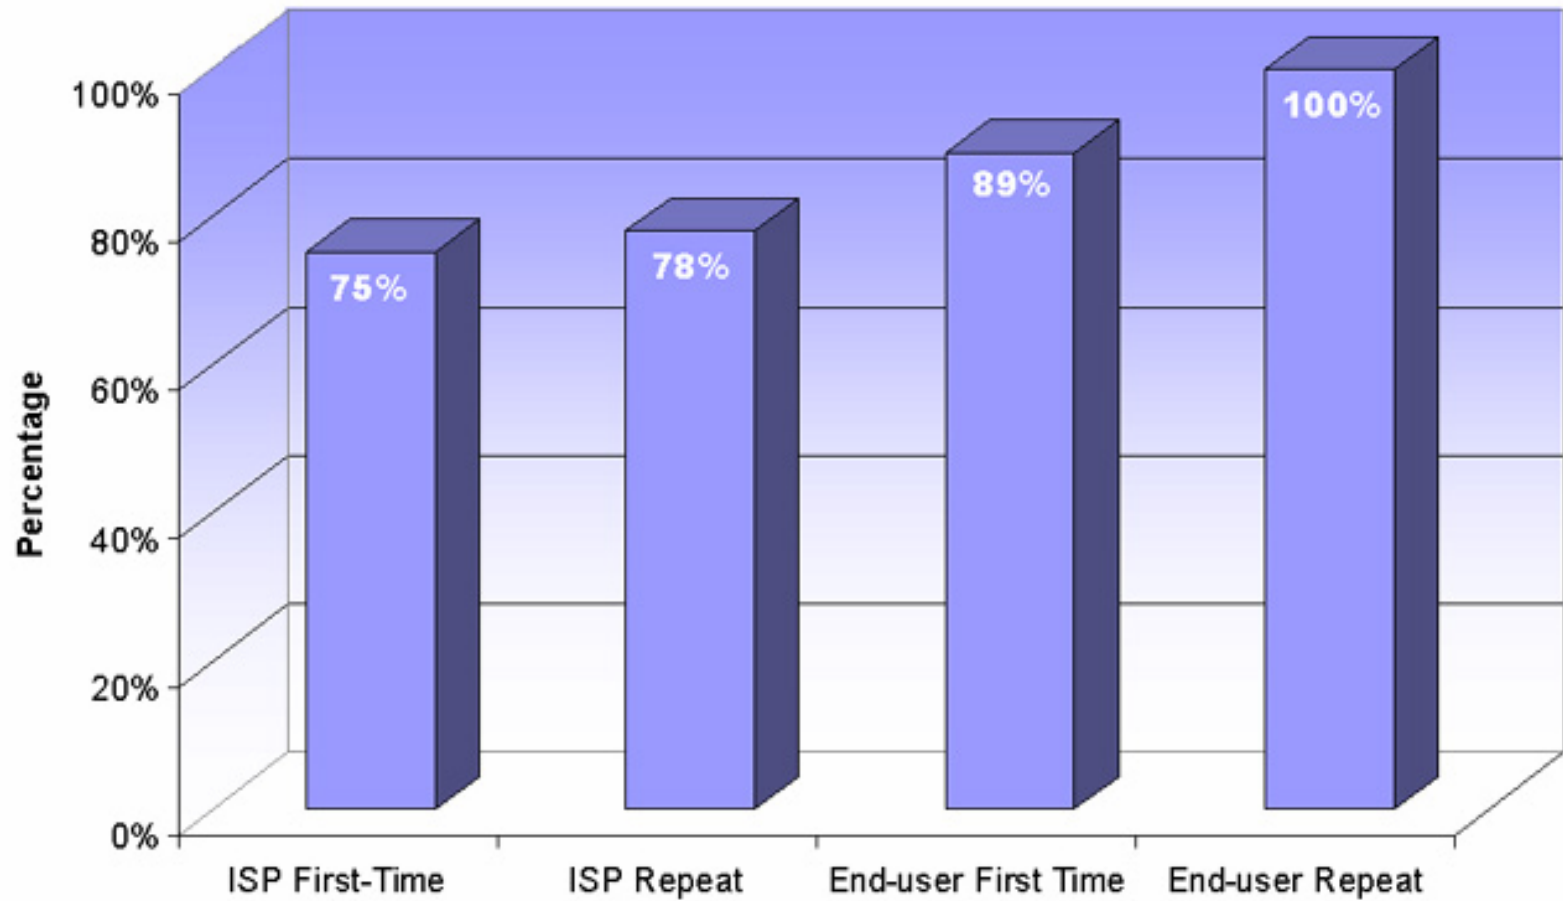

Approved Requests

IP Space Fulfillment for Approved Requests in 2002