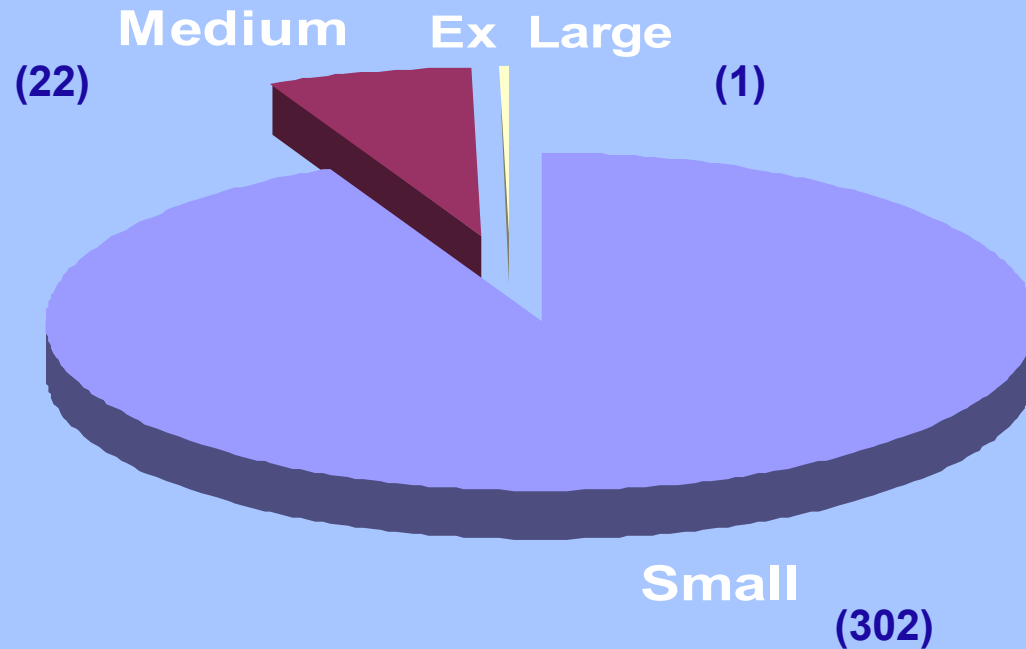

New Subscription Holders by Category 2002