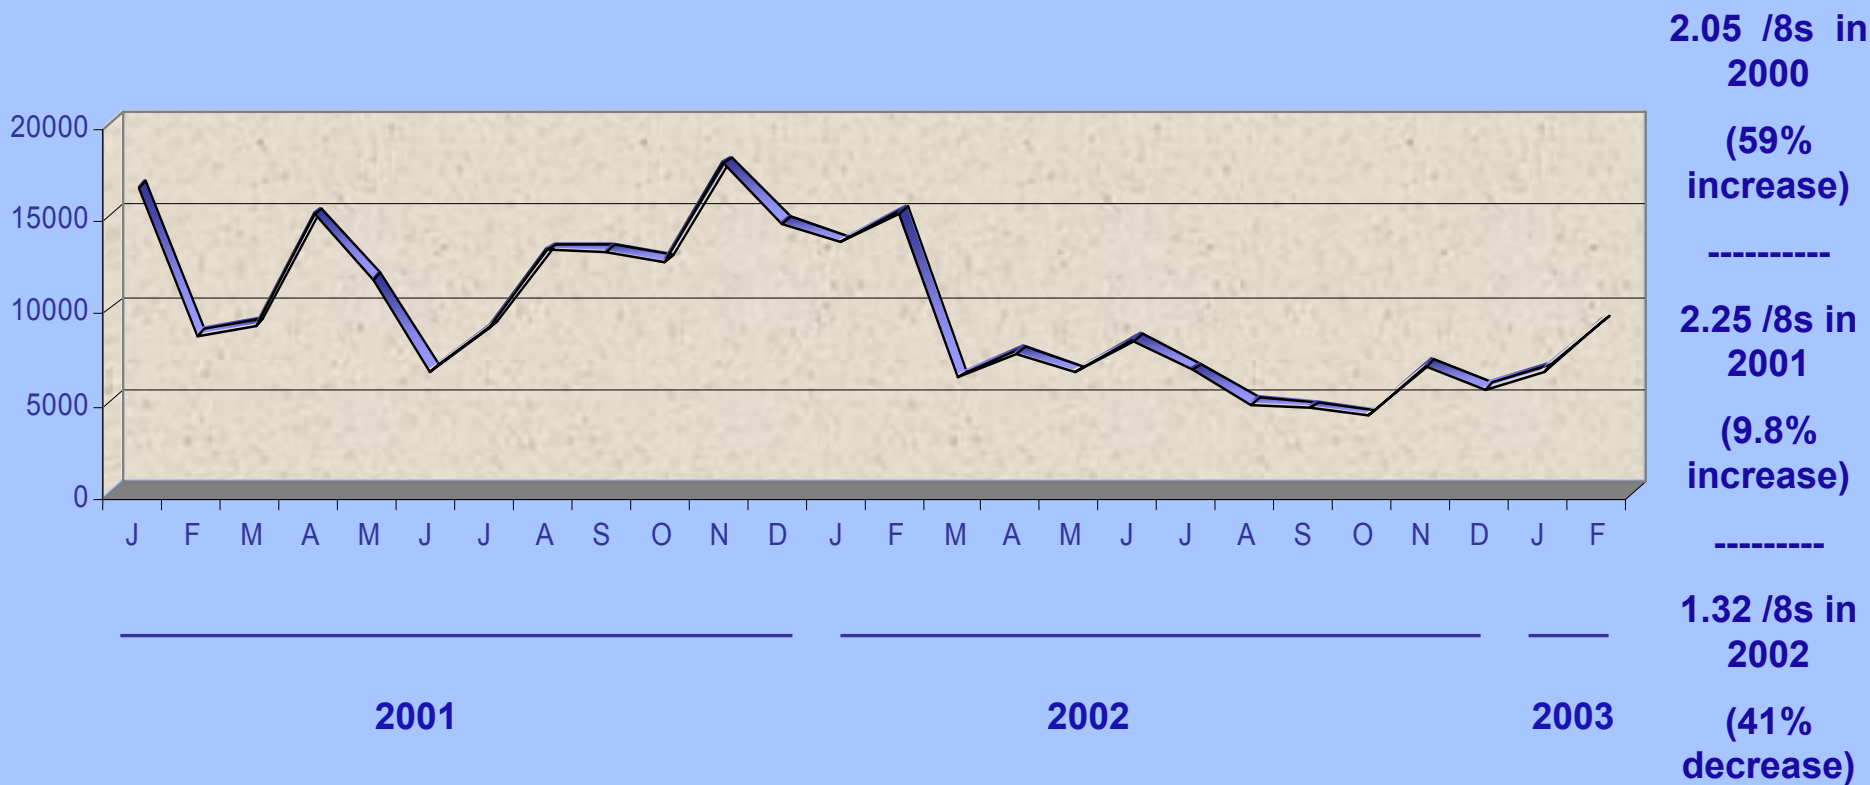

IPv4 (/24s) Issued