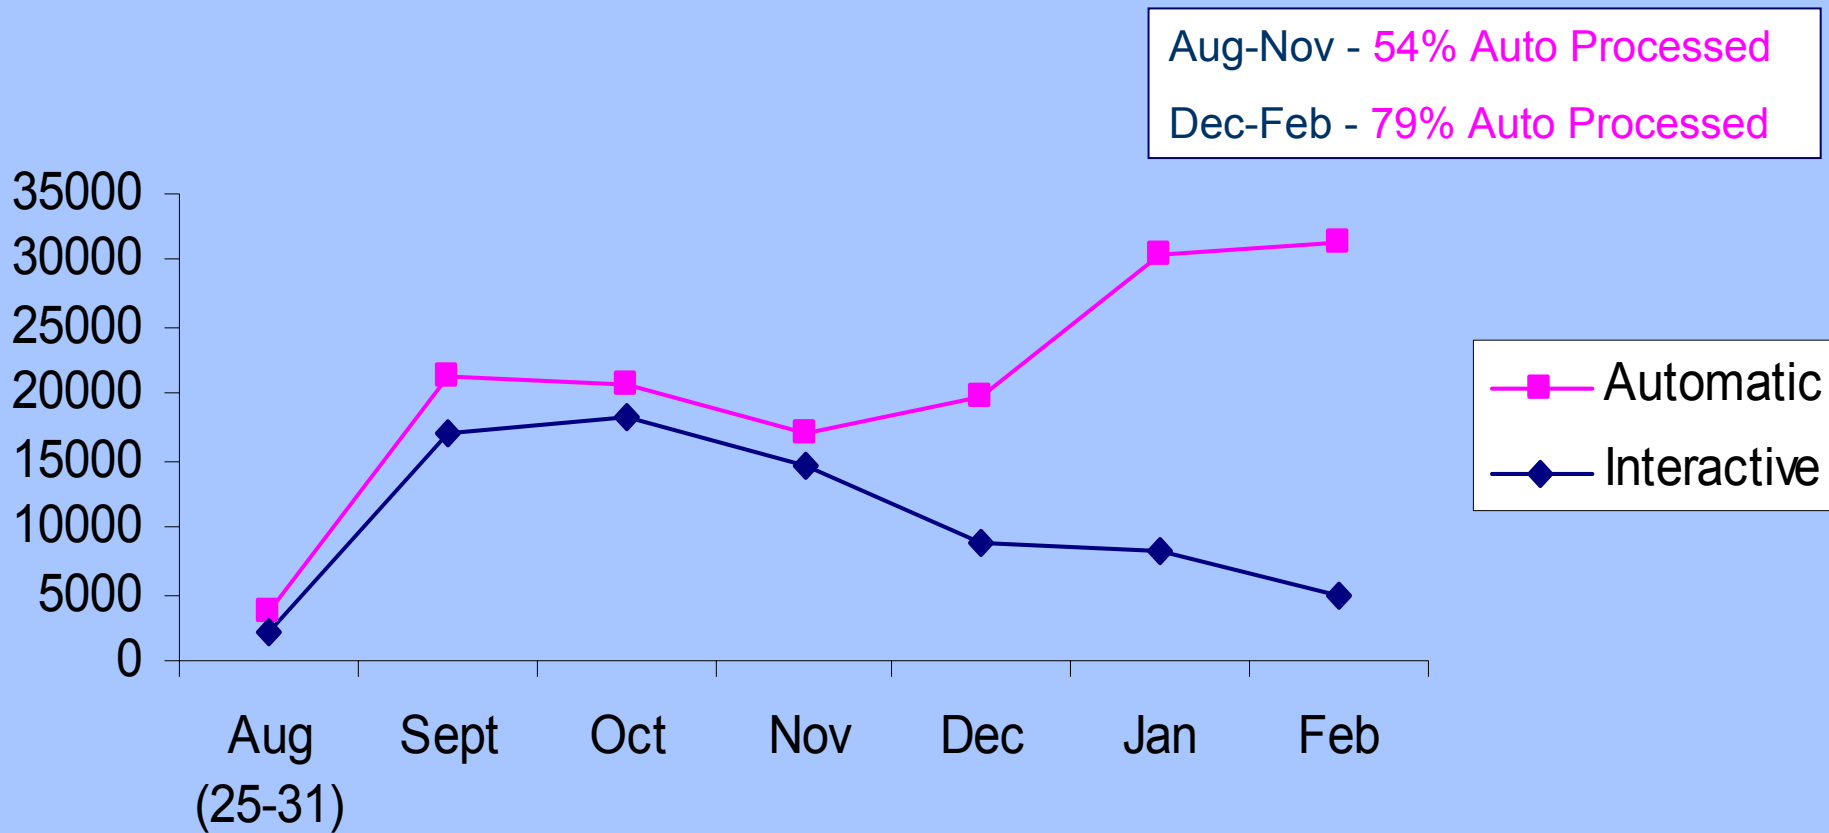

Templates Processed